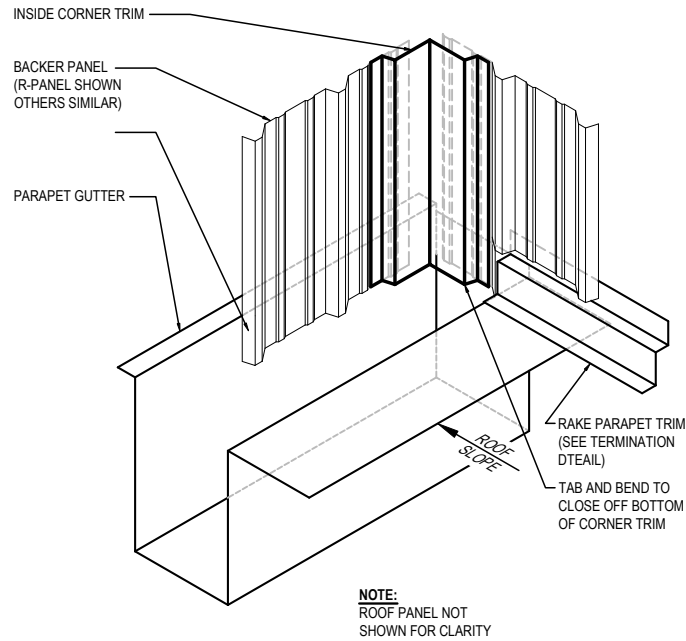

**PARAPET GUTTER**

EK7061 - PARAPET GUTTER - BACKER PANEL

---

### EK7061 PARAPET GUTTER - BACKER PANEL

[Download the DWG file by clicking here.](#)

#### Detailer Notes:

- 1) DETAIL DJ7261 & EK7061 ARE THE SAME DETAIL. THE DUPLICATION IS TO GET THE DETAILS IN ORDER WITH RESPECTIVE PANEL SYSTEMS. THIS DETAIL IS USED WITH THE TRAPEZOIDAL AND VERTICAL RIB ROOF SYSTEM.